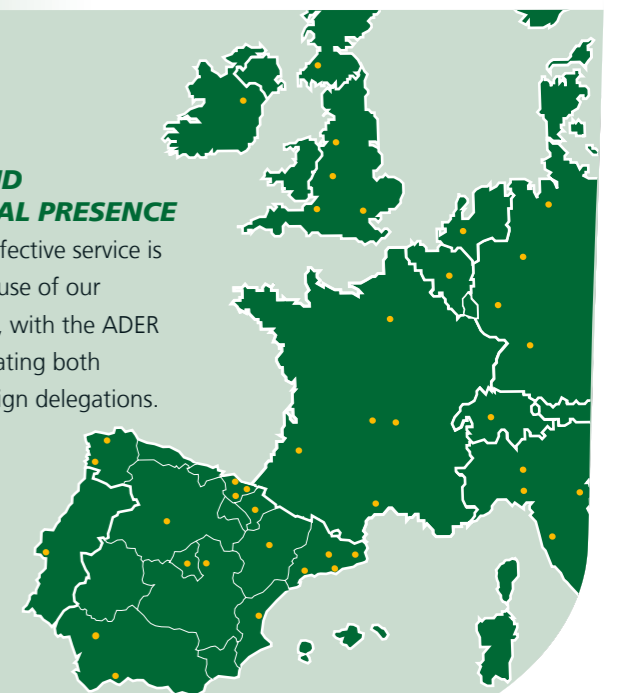

ADER DISTRIBUTION

A service designed for companies in the transport and distribution sectors and for logistics operators requiring to externalise or extend their transport or delivery services on a regular, occasional or seasonal basis.

To cover exclusive local or regional distribution routes, ADER Commercial Taxi offers a wide range of designated industrial vehicles with driver. Traffic specialists will work with you to establish times, routes and number of deliveries that provide the best solution to your requirements.

DOMESTIC AND INTERNATIONAL PRESENCE

Our speedy and effective service is only possible because of our extensive network, with the ADER structure incorporating both domestic and foreign delegations.

 **+34 932 431 919**